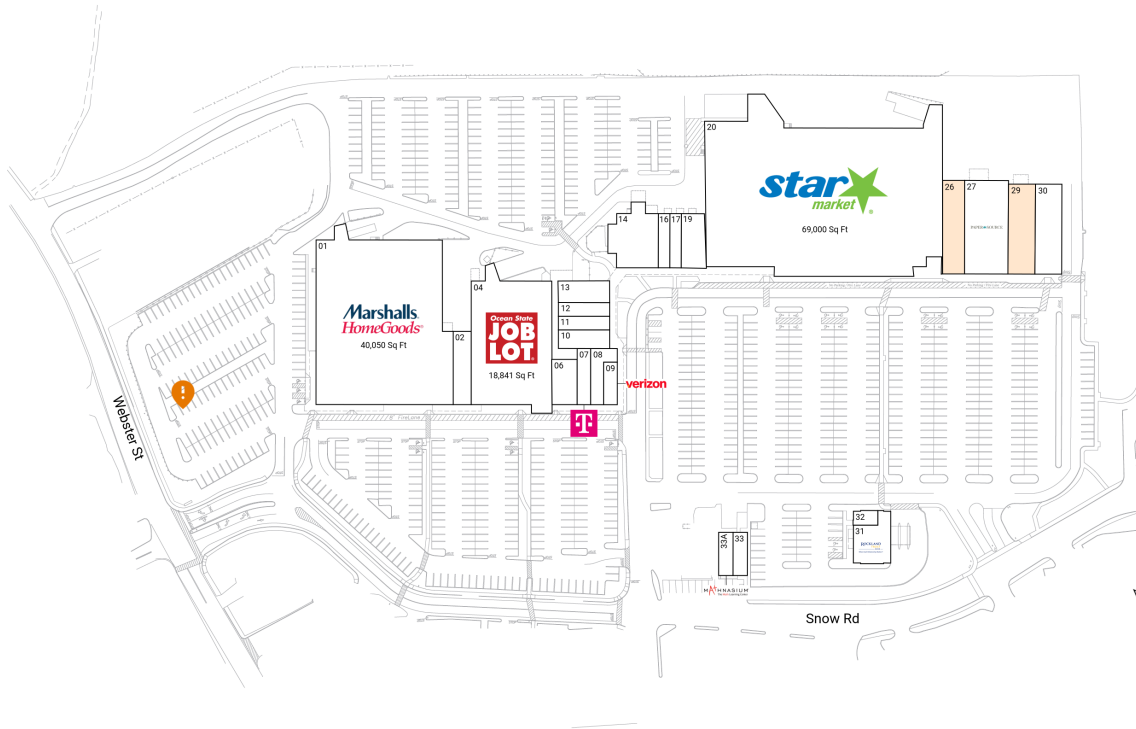

Webster Square

57 Snow Road | Marshfield, MA 02050

Plymouth County Boston-Cambridge-Newton, MA-NH 182,756 Sq Ft

42.0901, -70.7066

Available Spaces

26	4,030 Sq Ft	360°	OPO 1	0 Sq Ft
29	6,300 Sq Ft	360°		

Current Tenants Space size listed in square feet

01	Marshalls/HomeGoods	40,050
02	Marshfield Office Supply	4,080
04	Ocean State Job Lot	18,841
06	The Mug	2,820
07	T-Mobile	1,482
08	Mono Mono Boutique	1,700
09	Verizon Wireless	870
10	KTD Sports	1,500
11	Banh Mi Marshfield	1,500
12	Simply Divine Hair Salon	1,500
13	btone FITNESS	2,100
14	Hareku Steak House & Sushi	3,780
16	Smile Dental & Dentures	2,250
17	Beautica Nails & Spa	1,500
19	Marshfield Physical Therapy	2,400
20	Star Market	69,000
27	Paper Source	7,770
30	Don Bravo Mexican Grill	3,075
31	Rockland Trust	3,115
32	Don Ray Insurance Agency	693
33	B's Homemade Ice Cream	1,200
33A	Mathnasium	1,200

This site plan is for illustrative and information purposes only, showing the general layout of the shopping center; and is not a legal survey. Brixmor makes no representation or warranty that the shopping center is exactly as depicted as site conditions and tenant mix are subject to change over time.
1741